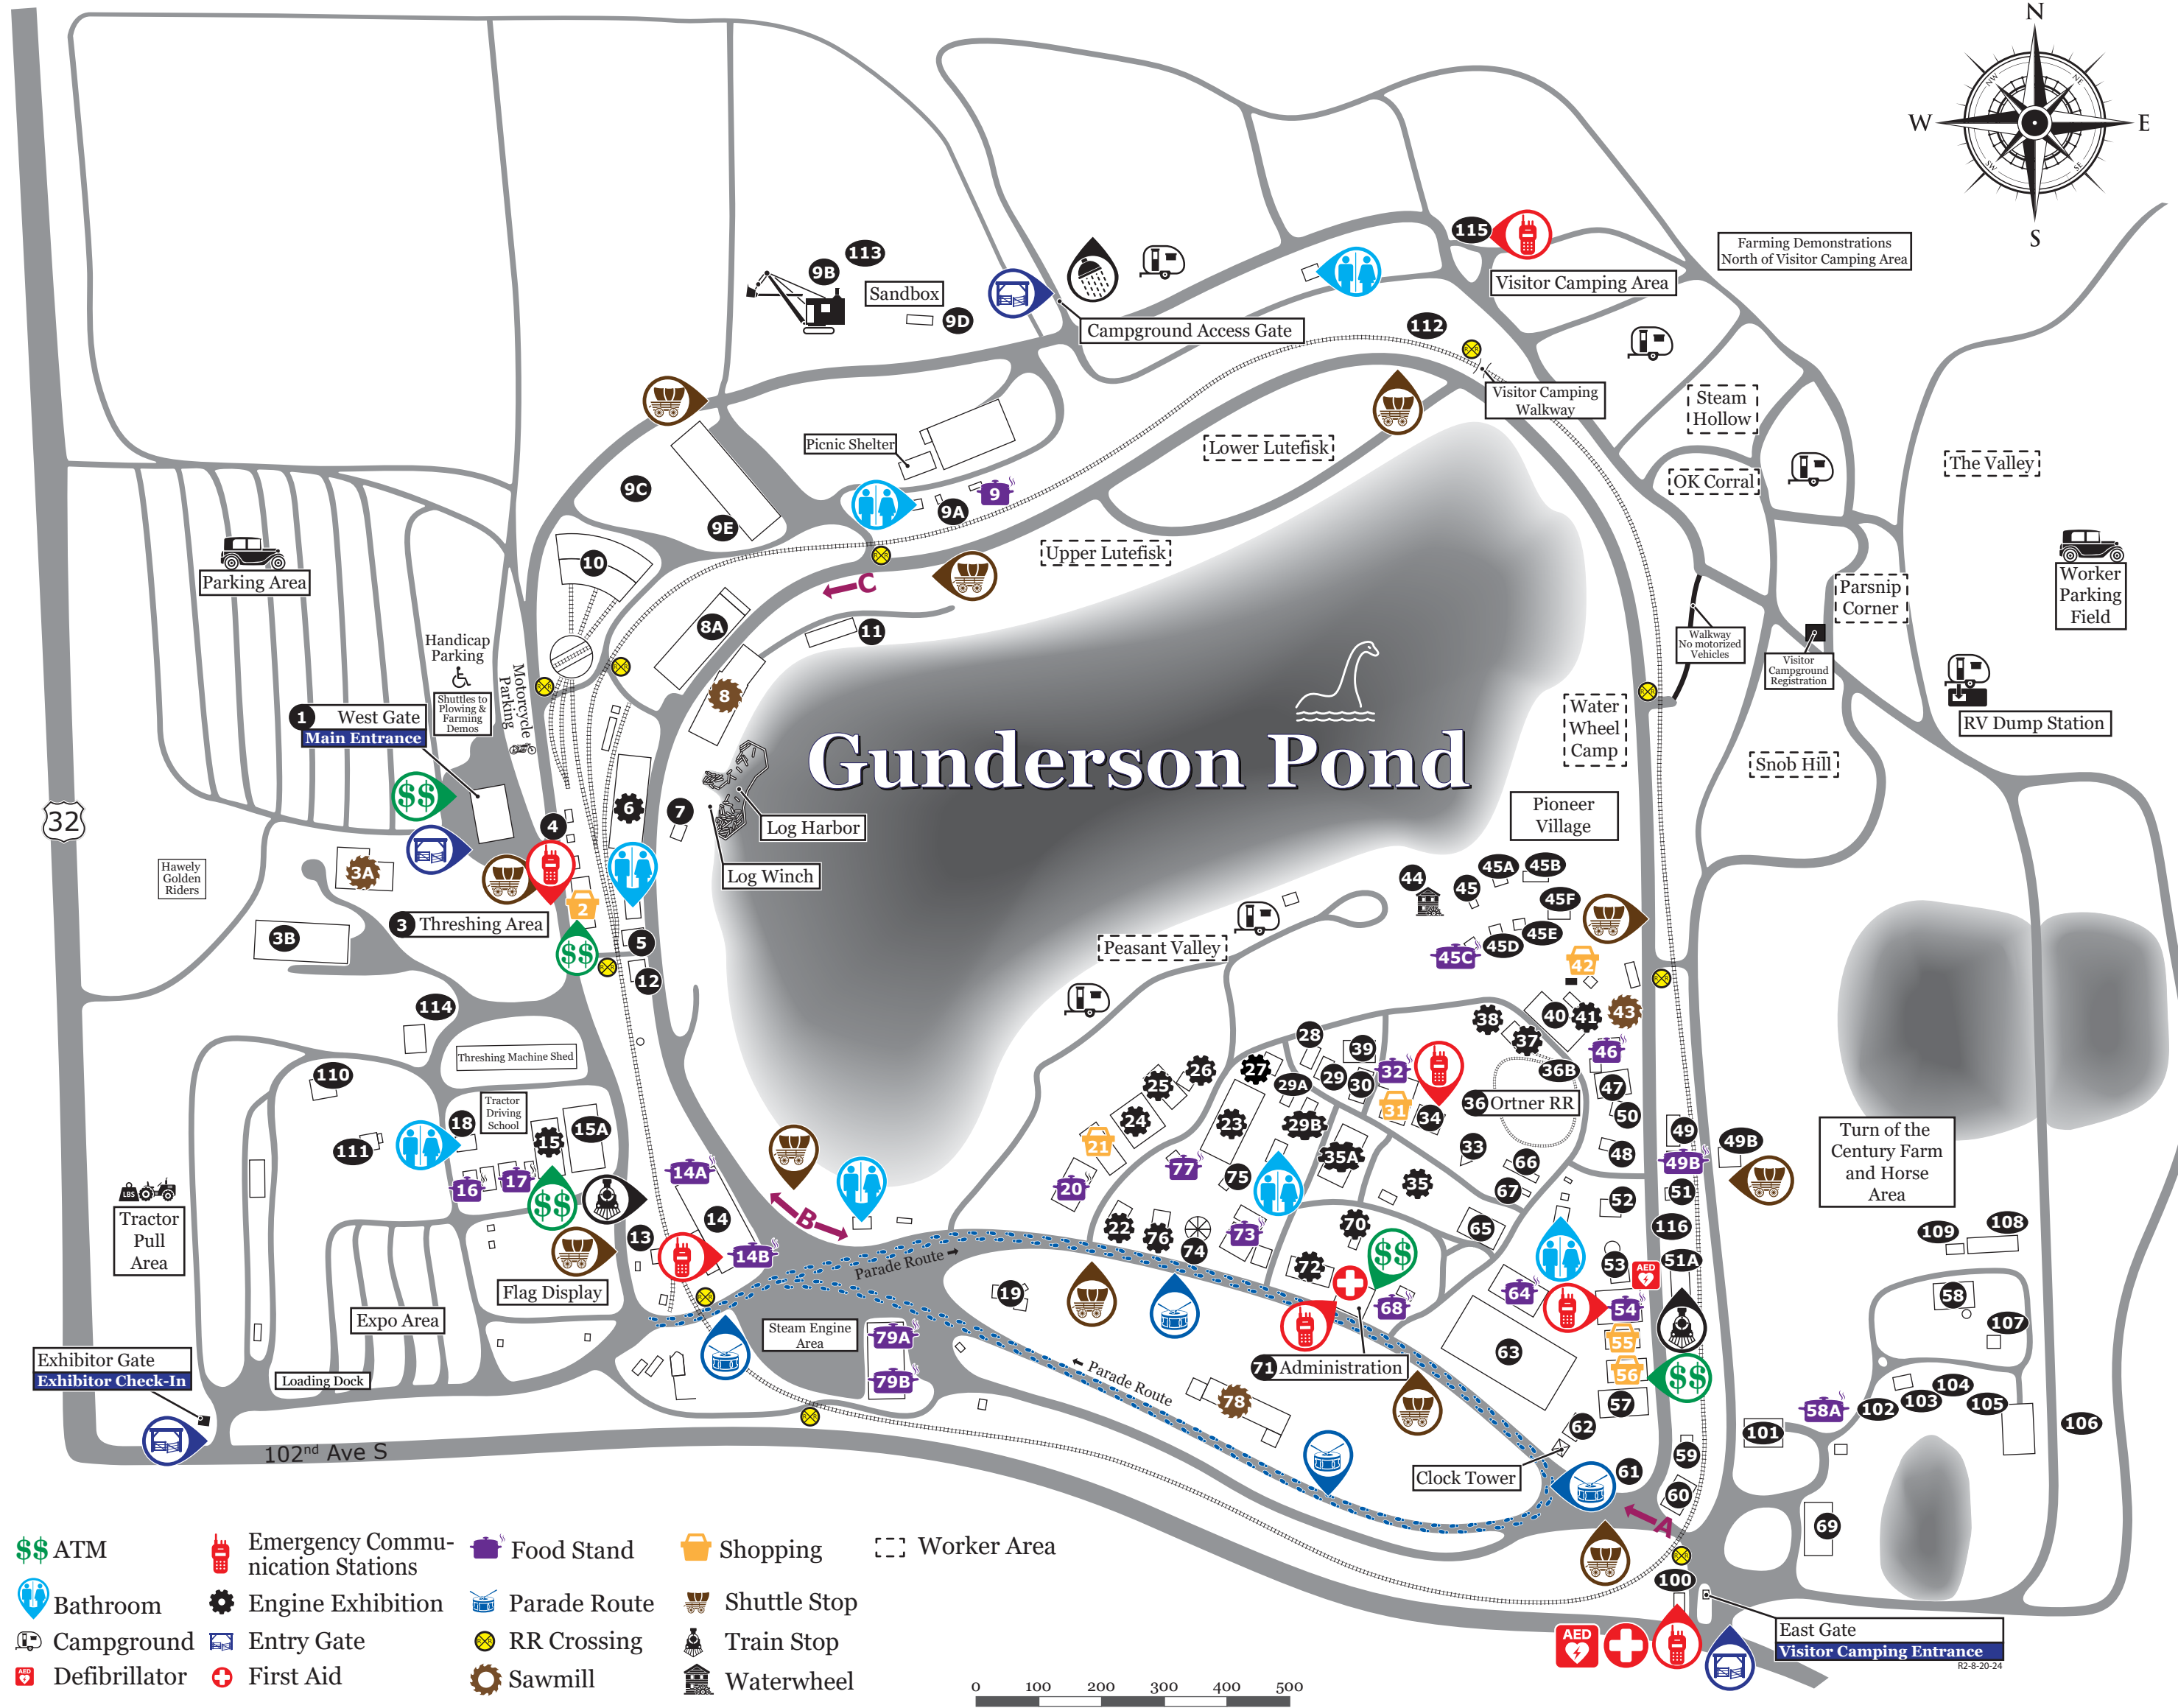

- 47 Print Shop
- 48 Bjorndahl House
- 49 Hitterdal Depot
- 49A Cormorant Log House
- 49B Hitterdal Popcorn Stand
- 50 Downer Church
- 51 Post Office
- 51A Picnic Shelter
- 52 Main Street House
- 53 School House
- 54 Mercantile (Maggie's Ice Cream)
- 55 General Store
- 56 Prairie Rose Boutique
- 57 Pioneer Ladies' Bldg.

- 58 Horse Barn (Turn of the Century)
- 58A Cook Car
- 59 Tydol Gas Station
- 60 Baker Depot
- 61 Lady Bug Park
- 62 Antique Lamp Bldg.
- 63 Nelson Bldg. (Ice Cream Stand Inside)
- 64 Food Stand (Rollag Lutheran)
- 65 Square Dancing
- 66 Flossie's Laundry
- 67 Dey Power House
- 68 WMSTR Concessions
- 69 Service Bldg.
- 70 Juergens Engine Shed

- 71 Administration/Information
- 72 Model Engine Bldg.
- 73 Park Food Stand (Our Saviors, Eksjo)
- 74 Merry-Go-Round
- 75 Horsecarvers
- 76 150 HP Snow Engine
- 77 Redwood Ice Cream Stand
- 78 Earl's Sawmill/Merlyn's Millwork
- 79A Food Stand (Assumption)
- 79B Food Stand (Faith Lutheran)
- 100 FIRST AID/SHERIFF STATION
- 101 Granlund Brudevold Bldg.
- 102 House (Turn of the Century)
- 103 Summer Kitchen (Turn of the Century)

- 104 Harness Shop (Turn of the Century)
- 105 Machine Shed (Turn of the Century)
- 106 Granary (Turn of the Century)
- 107 Blacksmith Shop (Turn of the Century)
- 108 Loafing Shed (Turn of the Century)
- 109 Chicken Coop (Turn of the Century)
- 110 Farmstead Barn (1930's Era)
- 111 Farmstead House (1930's Era)
- 112 Pump Shed
- 113 Worker Shower
- 114 Farm Shop
- 115 Visitor Camping Info.
- 116 WMSTR Endowment Fund Bldg.

Circled numbers above indicate food/drink stands

Red numbers and text above indicate Emergency Communication Stations