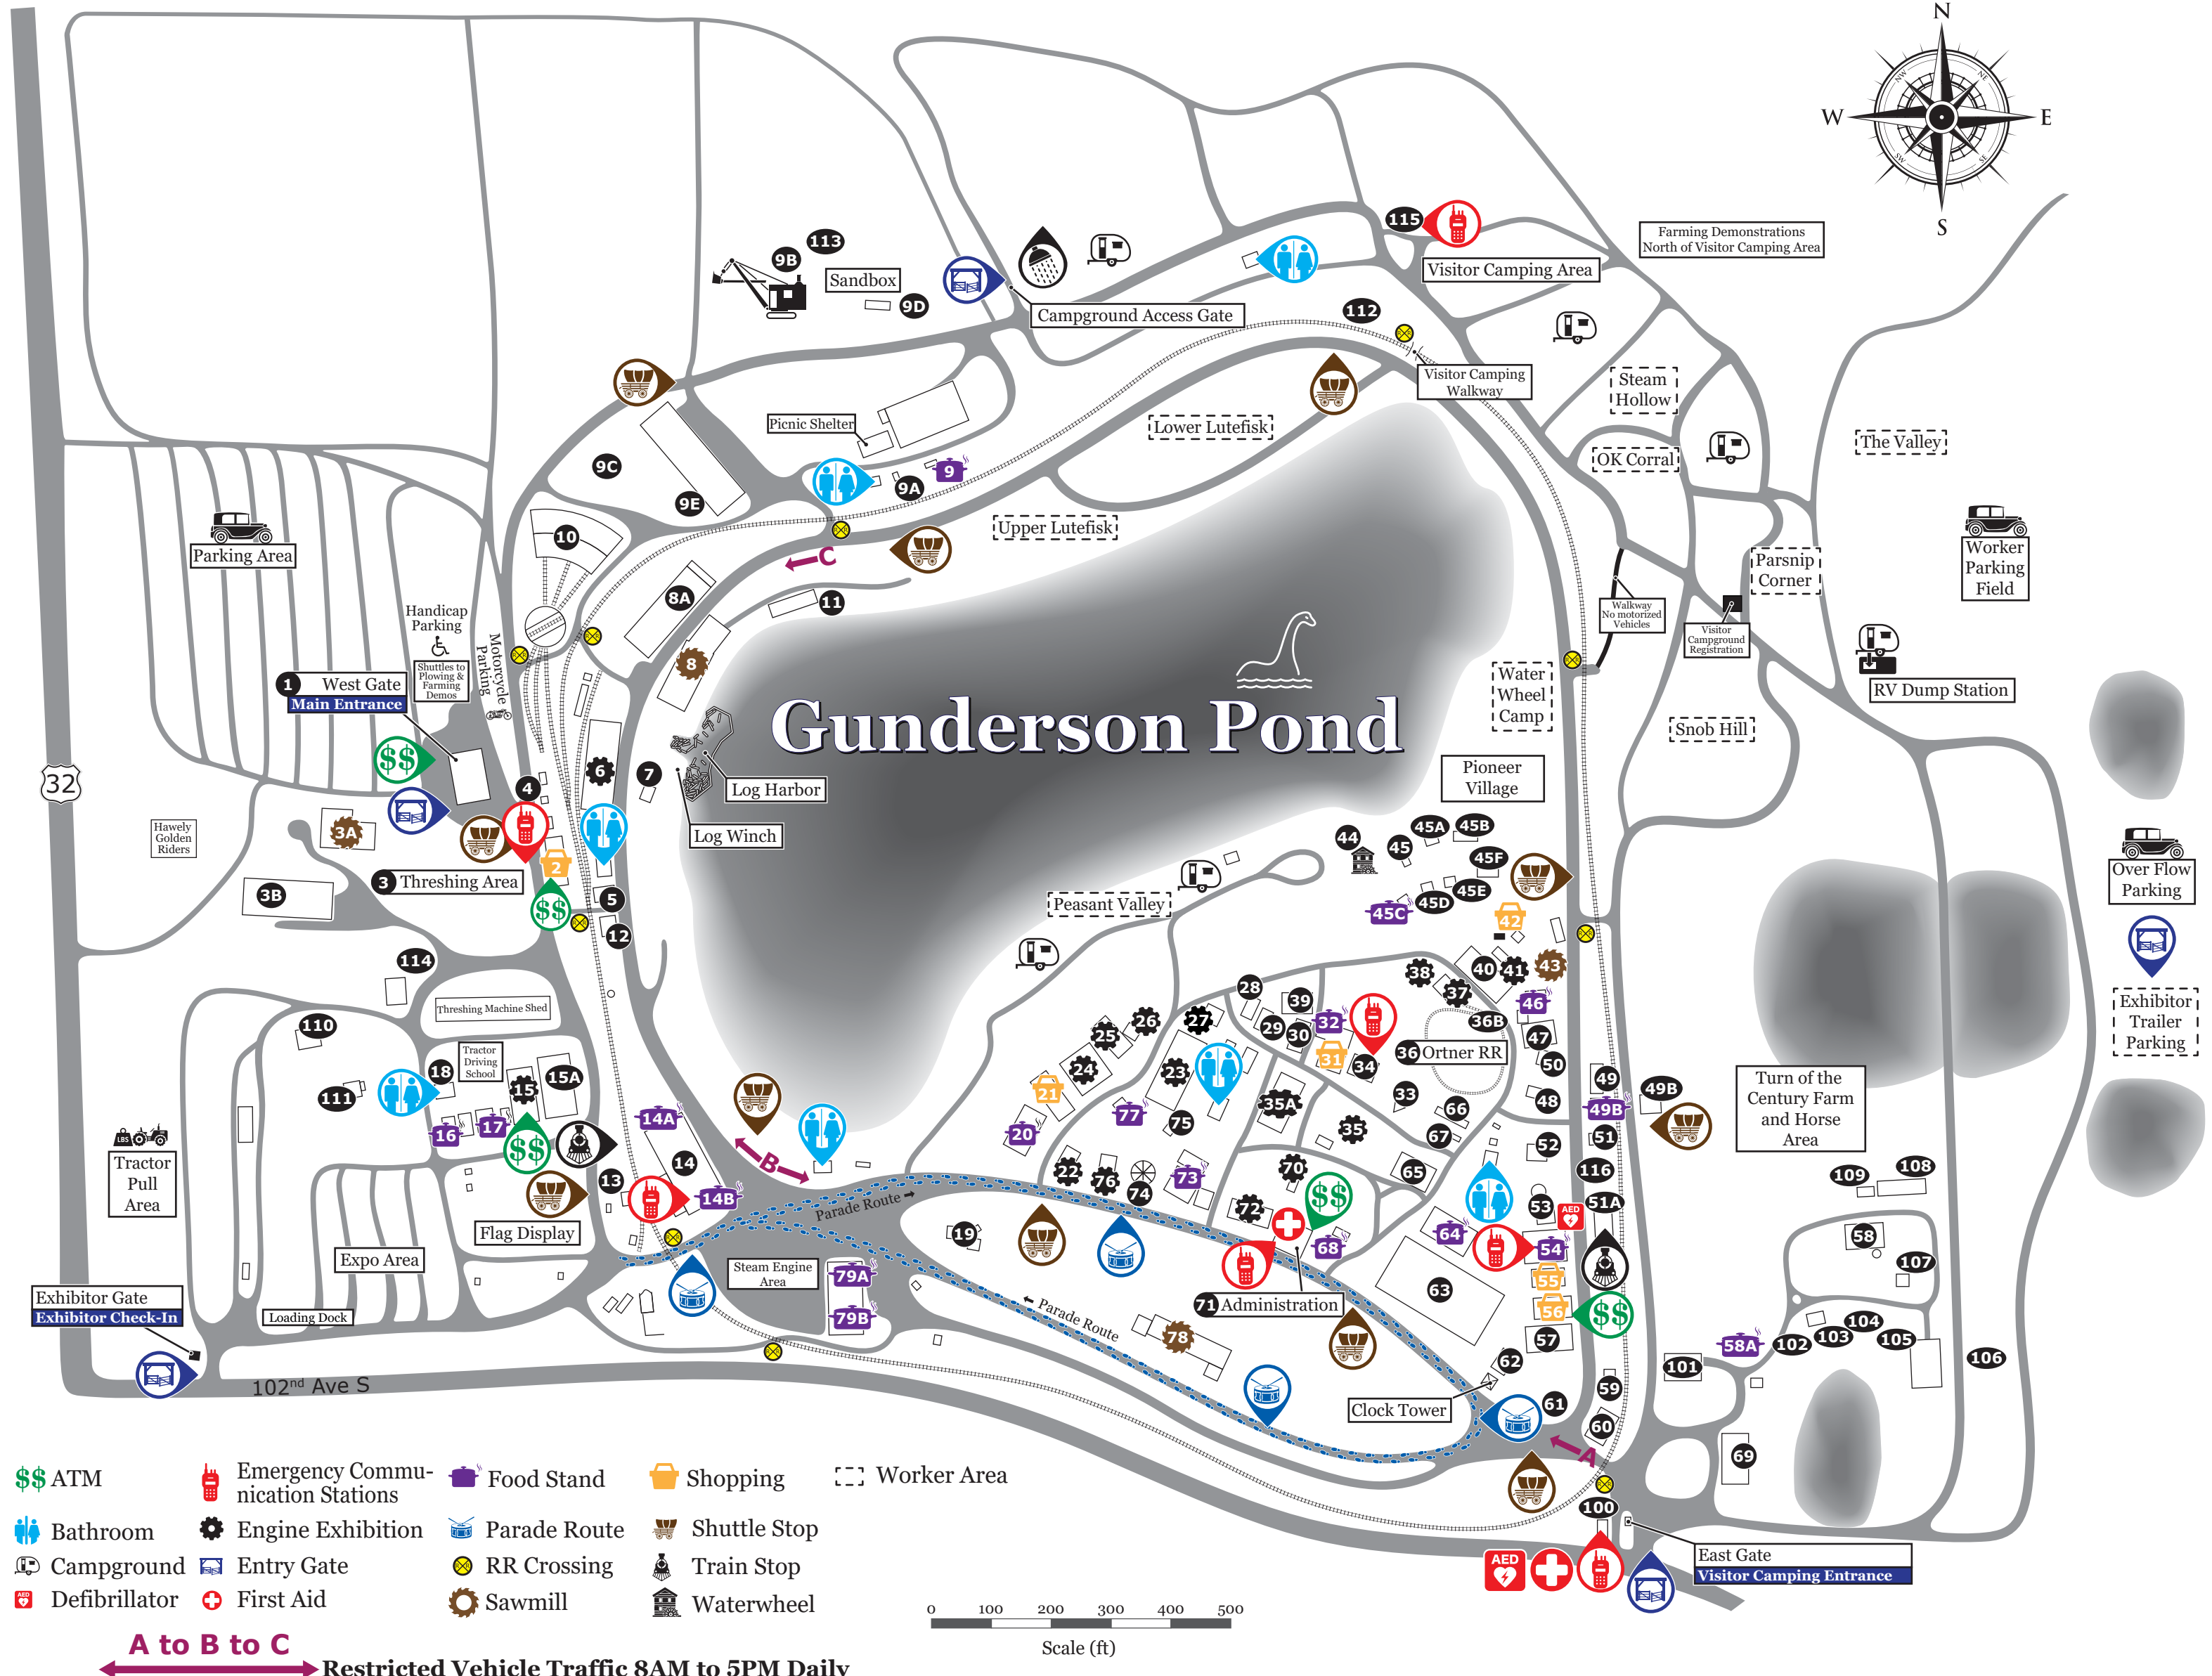

- 1 West Gate/Steiger Heritage Hall
- 2 Souvenir & Concessions
- 3 Threshing Area
- 3A Thick 'N Thin Sawmill (Larson Mill)
- 3B Arlen Nelson Bldg (Engine Storage)
- 4 Shuttle Wagon Center
- 5 Just for Kids Bldg.
- 6 Pennsylvania Bldg. (600 Snow Engine)
- 7 Jammer
- 8 Briden-Roen Sawmill
- 8A Rollag Foundry & Machine Shop
- 9 Construction Area Food Stand
- 9A Handicap Restroom
- 9B Rudicell Bldg (Steam Shovel Storage)
- 9C Tenefos Construction Cars
- 9D Osgood Steam Shovel (Largest Coal Fired Steam Shovel Still Operating)
- 9E Steam Engine Storage
- 10 Ellingson Roundhouse
- 11 Pumphouse
- 12 Hickson Depot
- 13 Train Loading
- 14 Threshermen's Memorial Bldg.
- 14A Whistle Stop Ice Cream
- 14B TMB Food Stand
- 15 Expo Bldg. (Veteran's Military Feature)
- 15A Peterson Bldg. (Home of Homemade Equipment)
- 16 Food Stand (Hawley Lutheran)
- 17 Fry Bread/Malt Stand
- 18 Expo Restroom
- 19 Prony Brake
- 20 Food Stand (Lysne, Solum, Hegland)
- 21 Books & Buckle Stand
- 22 DeLaVergne Diesel
- 23 Otto engines
- 24 West Engine Bldg.
- 25 Get Goers Bldg.
- 26 Fairbanks Morse
- 27 Western Engine Bldg.
- 28 North Gas Engines
- 29 Well House
- 30 Blacksmith shop
- 31 Freeport Bldg. (Flour Mill)
- 32 Apple Stand
- 33 Memorial Wall/Case Eagle
- 34 Log Cabin Museum
- 35 Miniature-land
- 35A Johnson Bros Pavilion (Gas Engine Display)
- 36 Little Steam Train
- 36A Ortner Roadhouse
- 37 Pabst Engine
- 38 Soo Engine
- 39 Benson Car Museum
- 40 Villaume Corliss
- 41 Montana Boiler
- 42 Steam Hammer (Plate Sales Booth)
- 43 Ridgeway Saw
- 44 Water Wheel
- 45 Rushfeldt Cabin
- 45A Dye Shack
- 45B Machine Shed
- 45C Ray's Cold Drinks
- 45D Lye Soap
- 45E Calligraphy
- 45F Barn
- 46 Little Train Ice Cream Stand
- 47 Print Shop
- 48 Bjorndahl House
- 49 Hitterdal Depot
- 49A Cormorant Log House
- 49B Hitterdal Popcorn Stand
- 50 Downer Church
- 51 Post Office
- 51A Picnic Shelter
- 52 Main Street House
- 53 School House
- 54 Mercantile (Maggie's Ice Cream)
- 55 General Store
- 56 Prairie Rose Boutique
- 57 Pioneer Ladies' Bldg.
- 58 Horse Barn (Turn of the Century)
- 58A Cook Car
- 59 Tydol Gas Station
- 60 Baker Depot
- 61 Lady Bug Park
- 62 Antique Lamp Bldg.
- 63 Nelson Bldg. (Ice Cream Stand Inside)
- 64 Food Stand (Rollag Lutheran)
- 65 Square Dancing
- 66 Flossie's Laundry
- 67 Dey Power House
- 68 WMSTR Concessions
- 69 Service Bldg.
- 70 Juergens Engine Shed
- 71 Administration/Information
- 72 Model Engine Bldg.
- 73 Park Food Stand (Our Saviors, Eksjo)
- 74 Merry-Go-Round
- 75 Horsecarvers
- 76 150 HP Snow Engine
- 77 Redwood Ice Cream Stand
- 78 Earl's Sawmill/Merlyn's Millwork
- 79A Food Stand (Assumption)
- 79B Food Stand (Faith Lutheran)
- 100 FIRST AID/SHERIFF STATION
- 101 Granlund Brudevold Bldg.
- 102 House (Turn of the Century)
- 103 Summer Kitchen (Turn of the Century)
- 104 Harness Shop (Turn of the Century)
- 105 Machine Shed (Turn of the Century)
- 106 Granary (Turn of the Century)
- 107 Blacksmith Shop (Turn of the Century)
- 108 Loafing Shed (Turn of the Century)
- 109 Chicken Coop (Turn of the Century)
- 110 Farmstead Barn (1930's Era)
- 111 Farmstead House (1930's Era)
- 112 Pump Shed
- 113 Worker Shower
- 114 Farm Shop
- 115 Visitor Camping Info.
- 116 WMSTR Endowment Fund Bldg.